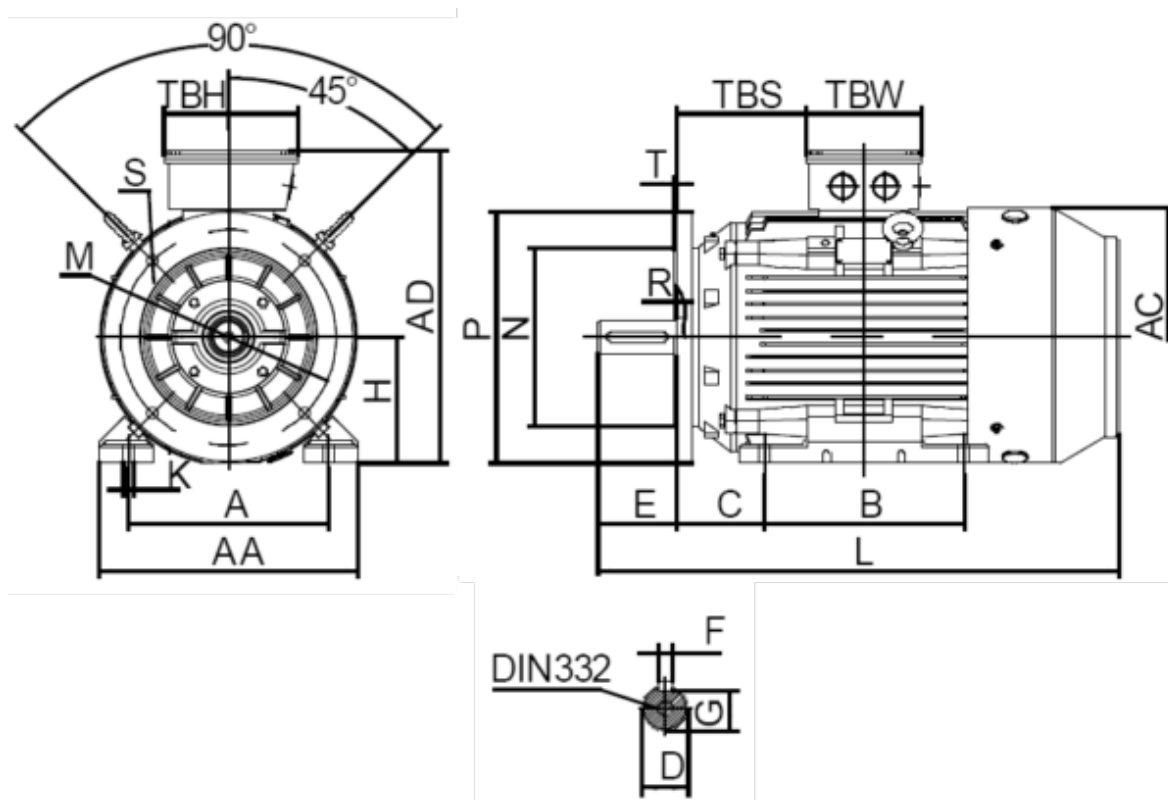

Data Sheet

Article number: 250300550627

Description: Kleedrive T3C 132M2-6 5.5KW 900 rpm
3x400/690V 50HZ IP55 B35 Eff=88%

Measures

A = 216	F = 10	TBW = 134
AA = 263	G = 33	
AC = Ø259	H = 132	
AD = 332	HD = 200	
B = 178	K = Ø12	
C = 89	L = 5005	
D = Ø38	TBH = 134	
E = 80	TBS = 61.5	